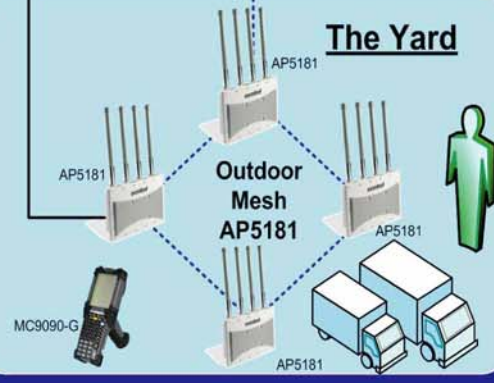

symbol[®]
The Enterprise Mobility Company™

Network Operations Center

WS5100 Wireless Switch

Headquarters

WAN

Warehouse

Branch Office

WS2000 Wireless Switch

The Yard

MC9090-G

RFID Handheld Mobile Computer

- **Rugged:** Exceptionally rugged construction with high performance mobility architecture, delivers enterprise performance and ROI
- **RFID & Barcode:** Ability to capture a comprehensive range of data from RFID to barcode, and images
- **Versatile:** Suite for manufacturing, warehouse, loading dock and yard management application

AP-5131/5181

Wireless Access Point (indoor-outdoor)

- **Superior performance:** offers networking flexibility with single device solution for both wired and wireless networking, Dual-radio, dual-band design, 802.11a/b/g in 2.4/5 GHz bands, works with any standards-based IEEE
- **Integrated router, firewall and DHCP server:** Easy to scale, upgrade and maintain
- **Mesh Features and Extend coverage:** the AP-5131's mesh features to extend corporate networks to difficult-to-cable areas or to hard-to-reach places, while enjoying benefits of centralized management