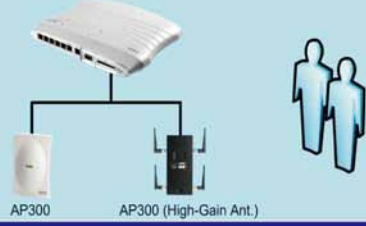

The Yard

MC9090-G

RFID Handheld Mobile Computer

- **Rugged:** Exceptionally rugged construction with high performance mobility architecture, delivers enterprise performance and ROI
- **RFID & Barcode:** Ability to capture a comprehensive range of data from RFID to barcode, and images
- **Versatile:** Suite for manufacturing, warehouse, loading dock and yard management application