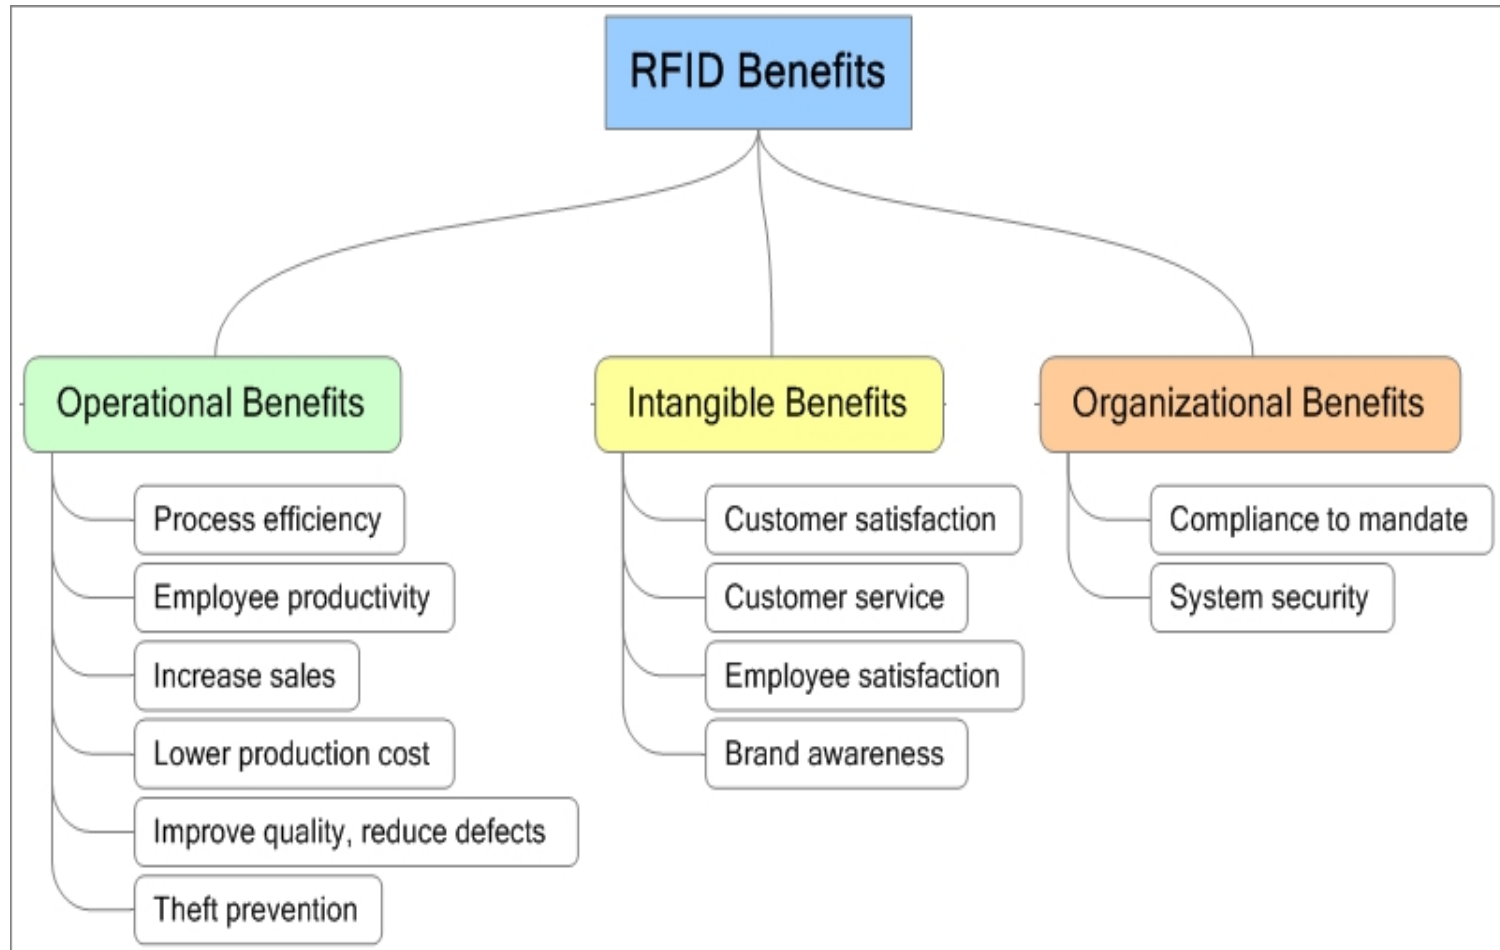

- Consultation
- System integration
- Hardware & software design
- Product customization

A Member of  

Enhance RFID Possibilities

Rol: Benefits

Enhance RFID Possibilities

Rol: Cost

Project Preparation	RFID Hardware	Other Infrastructure Costs
Business Case Generation	Tags	Computer (PC)
RFID Strategy Development	Readers	Network & Hubs
Use Case Generation	Antenna	Accessories
Solution Architecture Development	Mounting Accessories	Equip to Sense Presence/Direction
System Integration Assessment	Printer	Local Server & System Software
Experimentation/Testing	RFID Label Applicators	
Installation Costs	RFID Software Costs	Engineering/Business Process Change
Initial Site Survey	New software	Implementation of New Product Flow
Reader installation	Existing software modification	Implementation of New Business Process
Reader accessories	Interface Customization	Physical Plant Modification/Expense
Cabling (power, network)	EDI Changes	Inventory Separation (RFID vs non-RFID)
	EPC Data Storage and Management	Other Site Related Expenses
Other Labor Related	Ongoing System Maintenance/Admin.	Misc. Costs
Training Production Floor workers	Network Management System	RFID equipment & site license
Manual tag application	Reader Firmware Upgrades	EPCglobal Membership & Company Prefix
Headcount (full time equivalent)	Damaged Readers/Antennas	Public Relations/Media
Indirect (extended) Resources	Performance Monitoring	Hot Spares
Technical Training/Conference	Configuration Management	Track RFID Tag Inventory
Travel Expenses	Ongoing site license	

Adapted from EPCGlobal material

Enhance RFID Possibilities

Final Words

- Good RFID solutions =
Hardware + Software + Process change + Experience
- It is about benefits, not cost.
- Start small, start simple, start NOW